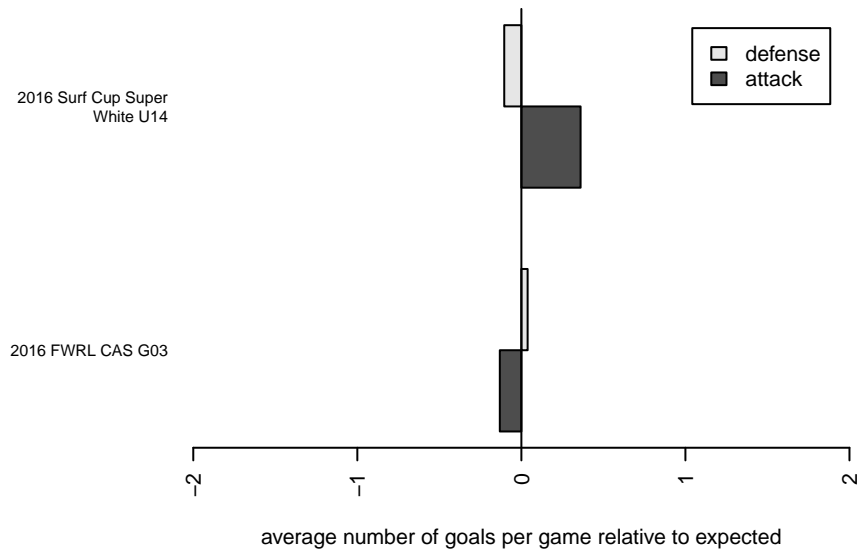

**IE Surf Premier RS G03**  
 Dots are actual minus expected GF (blue circles) and GA (red triangles).  
 Blue line is smoothed change in attack strength. Red is smoothed change in defense strength.

**attack and defense variance (black dot)  
relative to other teams  
and top 10 in region**

**attack and defense rating  
relative to others at age  
and all opponents in last 13 months**

**attack and defense rating  
relative to others at age  
and all opponents in last 13 months**

**Performance relative to 13 month average**

**Performance relative to 13 month average**

Distribution of opponents  
 Red = Lose zone, Blue = Win zone, Green = Even  
 Black line separates win/lose zones

lot. A=Neither has attack advantage, B=Opponent has both attack and defense advantage, C=Opponent has both attack and defense disadvantage, D=Both have