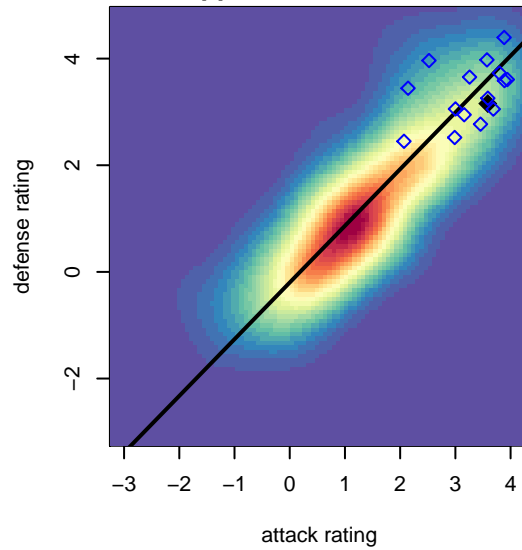

# IE Surf Premier RS G03

, CAS  
 G03 total strength=1773  
 attack=36.12 defense=23.48

alt names used:  
 IE SURF G03 PREMIER RS  
 IE SURF G03 PREMIER RS (CAS)

Venues played:  
 2016 FWRL CAS G03  
 2016 Surf Cup Super White U14

**IE Surf Premier RS G03**  
 Dots are actual minus expected GF (blue circles) and GA (red triangles).  
 Blue line is smoothed change in attack strength. Red is smoothed change in defense strength.

**attack and defense variance (black dot)  
relative to other teams  
and top 10 in region**

**attack and defense rating  
relative to others at age  
and all opponents in last 13 months**

**attack and defense rating  
relative to others at age  
and all opponents in last 13 months**

**Performance relative to 13 month average**

**Performance relative to 13 month average**

Distribution of opponents  
 Red = Lose zone, Blue = Win zone, Green = Even  
 Black line separates win/lose zones

lot. A=Neither has attack advantage, B=Opponent has both attack and defense advantage, C=Opponent has both attack and defense disadvantage, D=Both have