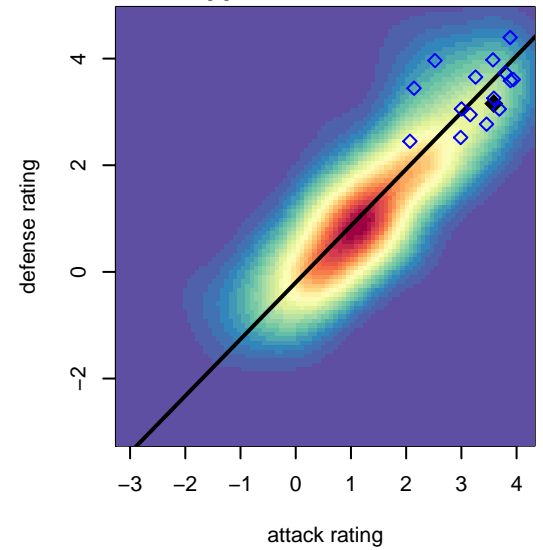

**IE Surf Premier RS G03**  
 Dots are actual minus expected GF (blue circles) and GA (red triangles).  
 Blue line is smoothed change in attack strength. Red is smoothed change in defense strength.

**attack and defense variance (black dot)  
relative to other teams  
and top 10 in region**

**attack and defense rating  
relative to others at age  
and all opponents in last 13 months**

**attack and defense rating  
relative to others at age  
and all opponents in last 13 months**

**Performance relative to 13 month average**

**Performance relative to 13 month average**

Distribution of opponents  
 Red = Lose zone, Blue = Win zone, Green = Even  
 Black line separates win/lose zones

lot. A=Neither has attack advantage, B=Opponent has both attack and defense advantage, C=Opponent has both attack and defense disadvantage, D=Both have