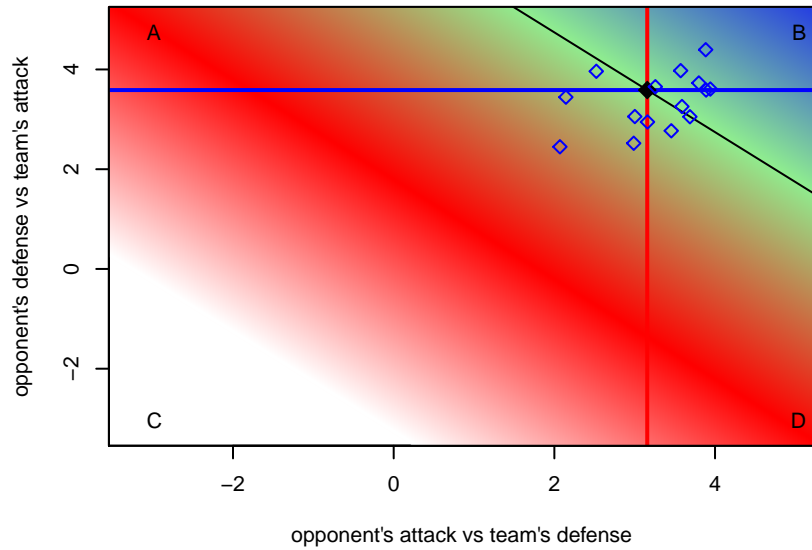

**IE Surf Premier RS G03**  
 Dots are actual minus expected GF (blue circles) and GA (red triangles).  
 Blue line is smoothed change in attack strength. Red is smoothed change in defense strength.

**attack and defense variance (black dot)  
relative to other teams  
and top 10 in region**

**attack and defense rating  
relative to others at age  
and all opponents in last 13 months**

**attack and defense rating  
relative to others at age  
and all opponents in last 13 months**

**Performance relative to 13 month average**

**Performance relative to 13 month average**

Distribution of opponents  
 Red = Lose zone, Blue = Win zone, Green = Even  
 Black line separates win/lose zones

lot. A=Neither has attack advantage, B=Opponent has both attack and defense advantage, C=Opponent has both attack and defense disadvantage, D=Both have